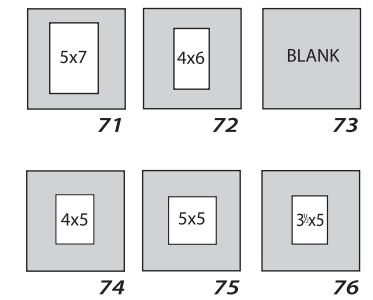

ELITE MATS 8 x 8

ELITE MATS 5 x 5

Note: 5 x 5 Elite mats have no foil stamped around opening.

Lifetime guaranteed craftsmanship. Flora professional albums are meticulously crafted to last a lifetime. Flora professional albums are guaranteed for life to be free from manufacturing defects. This guarantee does not apply to normal wear and tear, or to damage after shipment. Flora Professional Albums will repair any defects related to craftsmanship or replace the album at no charge. Please contact your Flora Professional Albums distributor for more information. Flora Professional Albums shall not be liable for damages to material placed into, affixed to or stored within its products or other incidental or consequential damages.