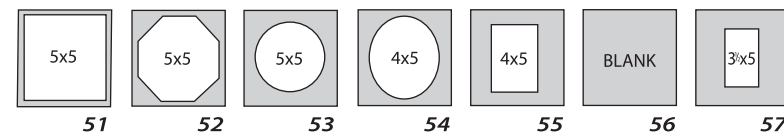

FLORA MATS 5 x 5

Mat Colors: **Midnight** – black with gold trim, **Medallion** – black with black trim, **Pearl** – ivory with gold trim, **Silverado** – black with silver trim