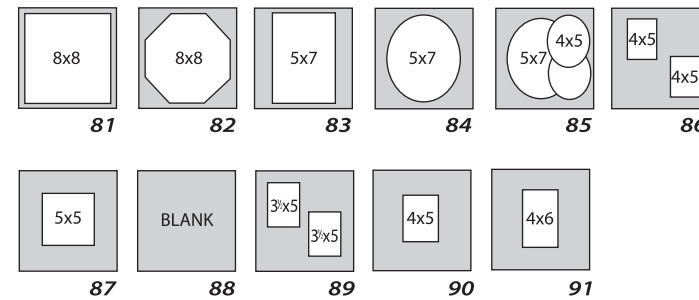

FLORA MATS 8 x 8

Mat Colors: **Midnight** – black with gold trim, **Medallion** – black with black trim, **Pearl** – ivory with gold trim, **Silverado** – black with silver trim